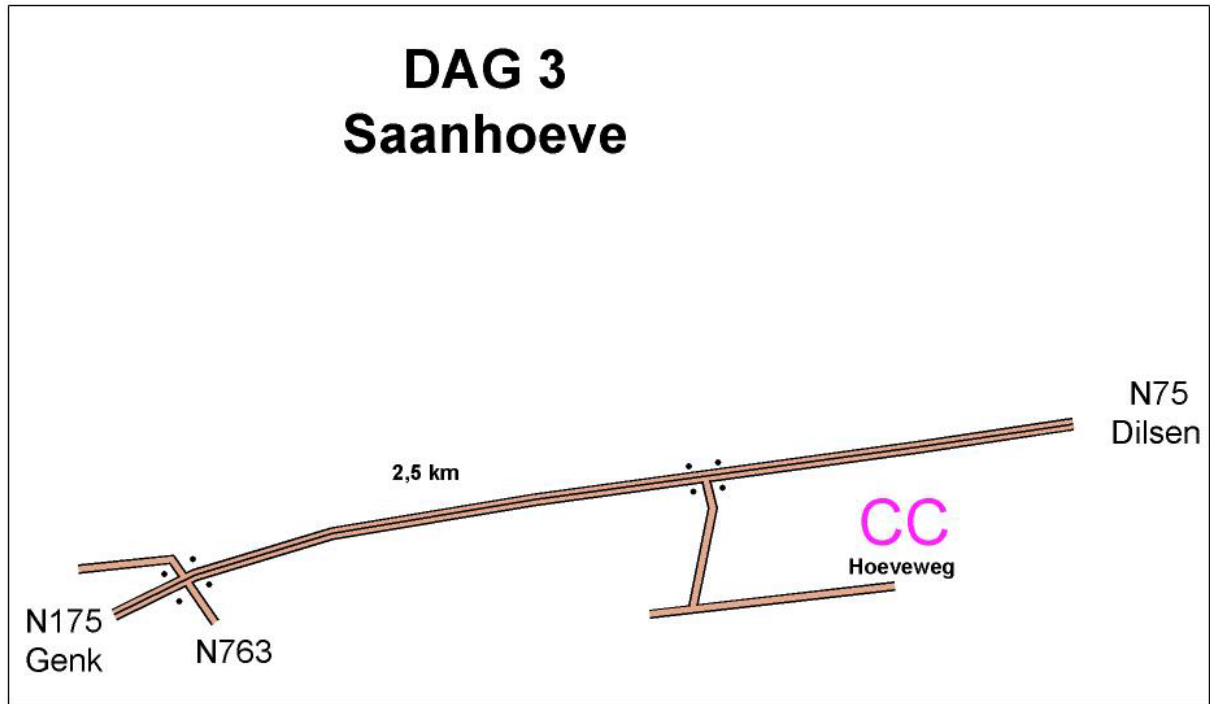

# DAG 3

## Saanhoeve

[http://maps.google.be/maps?f=d&source=s\\_d&saddr=N763%2FSteenweg+naar+Maasmechel&daddr=51.004682,5.653152&hl=nl&geocode=FcpGCgMdVotVAA%3B&mra=dme&mrcr=0&mrsp=1&sz=14&sll=51.004952,5.63633&sspn=0.03705,0.073299&ie=UTF8&z=14](http://maps.google.be/maps?f=d&source=s_d&saddr=N763%2FSteenweg+naar+Maasmechel&daddr=51.004682,5.653152&hl=nl&geocode=FcpGCgMdVotVAA%3B&mra=dme&mrcr=0&mrsp=1&sz=14&sll=51.004952,5.63633&sspn=0.03705,0.073299&ie=UTF8&z=14)